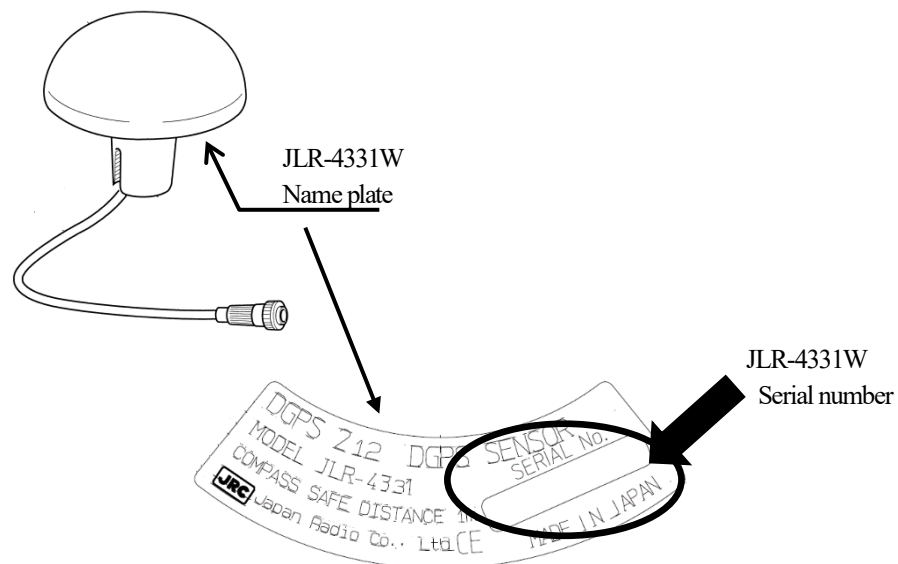

GPS RECEIVER (JLR-4331W), Location of Serial Number

• GPS RECEIVER

JLR-4331W

• Target Serial Number

Equipment	Model	Serial number
GPS Receiver	JLR-4331W	KE51719~