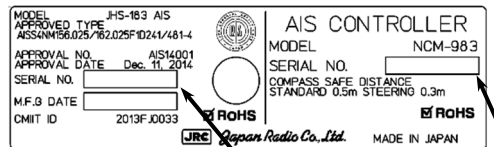

NTE-183 AIS TRANSPONDER

JHS-183 AIS

NCM-983 AIS CONTROLLER

NTE-183: Serial number   JHS-183: Serial number   NCM-983: Serial number

Immediately

No	Equipment	Name	Serial number
1	AIS TRANSPONDER	NTE -183	- BE04000
2	AIS CONTROLLER	NCM-983	- BB04206